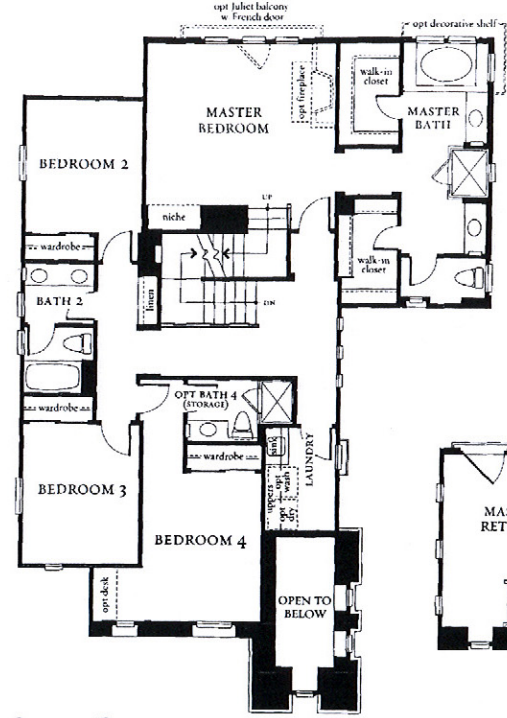

Fiore MODEL: E Plan 3AX - 3078 Sq.Ft. Sq.Ft. (Approx)

3 A X (Reversed)

THREE STORIES
 MASTER RETREAT
 4 BEDROOMS
 STUDY
 4 1/2 BATHS
 3-BAY TANDEM GARAGE
 3,078 SQ. FT. (approx.)

STANDARD

Three stories, 5 Bedrooms, Master Retreat,
 Nook, 3 1/2 Baths, 3-Bay Tandem Garage,
 3,078 sq. ft. (approx.)

Note: 'X' plan indicates third floor Retreat

FIRST FLOOR

SECOND FLOOR

STANDARD - 3A (Reversed)
 Master Bedroom shown without
 the third story Master Retreat

THIRD FLOOR