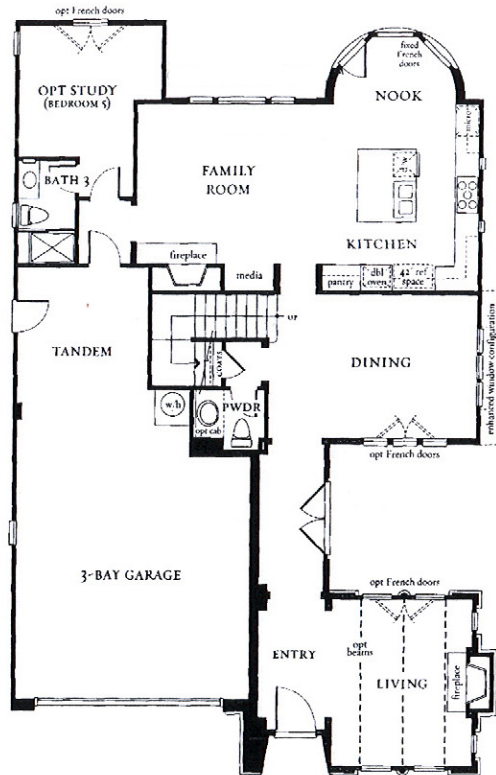

Fiore MODEL: E Plan 3AX - 3078 Sq.Ft. Sq.Ft. (Approx)

3 A X (Reversed)

THREE STORIES
 MASTER RETREAT
 4 BEDROOMS
 STUDY
 4 1/2 BATHS
 3-BAY TANDEM GARAGE
 3,078 SQ. FT. (approx.)

STANDARD

Three stories, 5 Bedrooms, Master Retreat,
 Nook, 3 1/2 Baths, 3-Bay Tandem Garage,
 3,078 sq. ft. (approx.)

Note: 'X' plan indicates third floor Retreat

FIRST FLOOR

SECOND FLOOR

STANDARD - 3A (Reversed)
 Master Bedroom shown without
 the third story Master Retreat

THIRD FLOOR