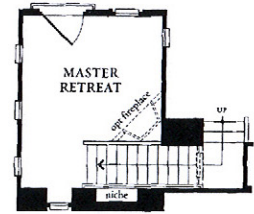

Fiore MODEL: E Plan 3AX - 3078 Sq.Ft. Sq.Ft. (Approx)

3 A X (Reversed)

THREE STORIES
 MASTER RETREAT
 4 BEDROOMS
 STUDY
 4 1/2 BATHS
 3-BAY TANDEM GARAGE
 3,078 SQ. FT. (approx.)

STANDARD

Three stories, 5 Bedrooms, Master Retreat,
 Nook, 3 1/2 Baths, 3-Bay Tandem Garage,
 3,078 sq. ft. (approx.)

Note: 'X' plan indicates third floor Retreat

FIRST FLOOR

SECOND FLOOR

STANDARD - 3A (Reversed)
 Master Bedroom shown without
 the third story Master Retreat

THIRD FLOOR