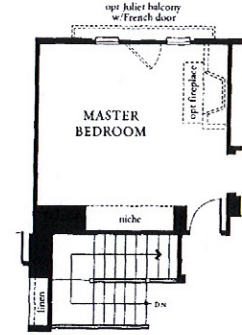

Fiore MODEL: E Plan 3AX - 3078 Sq.Ft. Sq.Ft. (Approx)

3 A X (Reversed)

THREE STORIES
 MASTER RETREAT
 4 BEDROOMS
 STUDY
 4 1/2 BATHS
 3-BAY TANDEM GARAGE
 3,078 SQ. FT. (approx.)

STANDARD

Three stories, 5 Bedrooms, Master Retreat,
 Nook, 3 1/2 Baths, 3-Bay Tandem Garage,
 3,078 sq. ft. (approx.)

Note: 'X' plan indicates third floor Retreat

FIRST FLOOR

SECOND FLOOR

STANDARD - 3A (Reversed)
 Master Bedroom shown without
 the third story Master Retreat

THIRD FLOOR