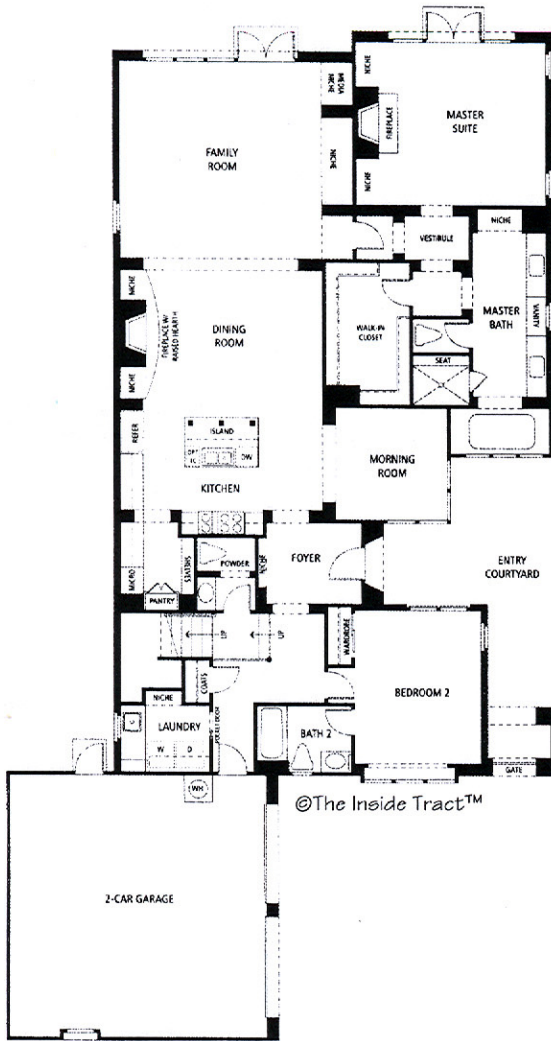

Citrus MODEL: E Plan 3 - 3690 Sq.Ft. Sq.Ft. (Approx)

first floor

second floor

©The Inside Tract™