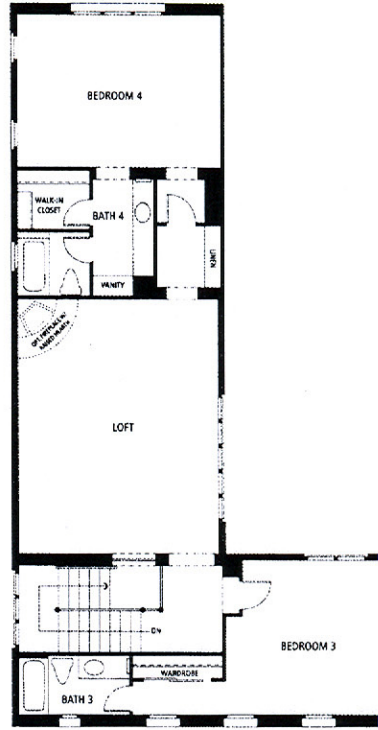

Citrus MODEL: E Plan 3 - 3690 Sq.Ft. Sq.Ft. (Approx)

first floor

second floor

©The Inside Tract™